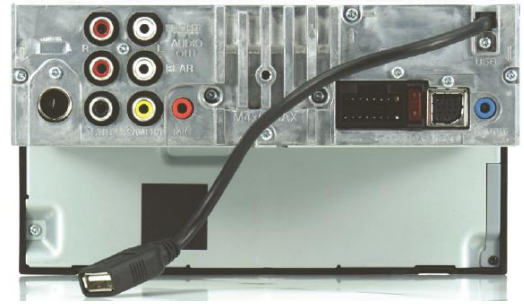

## General Features:

- DVD/CD receiver with internal amp (20 watts RMS CEA-2006/55 peak x 4 channels)
- 6.4" LCD touchscreen display
- built-in Bluetooth for hands-free calling and audio streaming (external mic included)
- fits double-DIN (4" tall) dash openings
- includes SiriusXM SXV300V1 tuner (satellite radio subscription required)
- remote control

## Audio/Video Features:

- high- and low-pass filters
- EQ5 10-band equalizer
- subwoofer controls

## Expandability:

- inputs: rear USB input, rear-view camera input
- outputs: 5-channel preamp outputs (front, rear, sub)