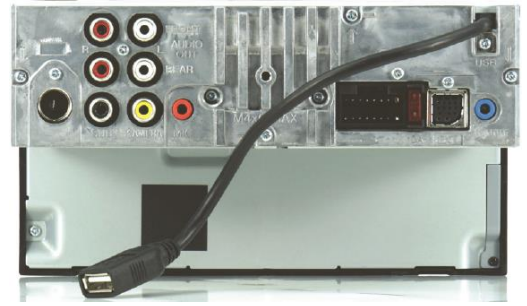

Sony XAV-AX100

General Features:

- digital multimedia receiver with AM/FM tuner (**does not play CDs**)
- built-in amplifier (17 watts RMS CEA-2006/55 peak x 4 channels)
- 6.4" LCD touchscreen display
- built-in Bluetooth for hands-free calling and audio streaming (external mic included)
- fits double-DIN (4" tall) dash openings

Smartphone Features:

- compatible with Siri Eyes Free
- works with Android Auto and Apple Car Play
- Pandora control with iPhone and Android

Audio/Video Features:

- high- and low-pass filters
- EQ5 10-band equalizer
- subwoofer controls

Expandability:

- inputs: rear USB input, rear-view camera input
- outputs: 5-channel preamp outputs (front, rear, sub)

Other Info:

- compatible with most factory steering wheel audio controls (adapter required)
- warranty: 1 year