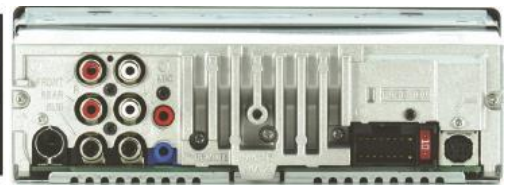

## General Features:

- CD receiver with AM/FM tuner
- built-in amplifier (20 watts RMS CEA-2006/55 peak x 4 channels)
- plays CDs, CD-Rs, and CD-RWs, including discs loaded with MP3, WMA, and FLAC files
- detachable face with dual-zone variable color illumination
- Sound Synchronization displays color changes timed to your music
- dual-phone Bluetooth hands-free calling and audio streaming
- NFC offers instant Bluetooth pairing with compatible phones
- remote control

## Expandability:

- compatible with SiriusXM satellite radio tuner
- inputs: front panel auxiliary and USB inputs
- outputs: 6-channel preamp outputs (2-volt front, rear, subwoofer)